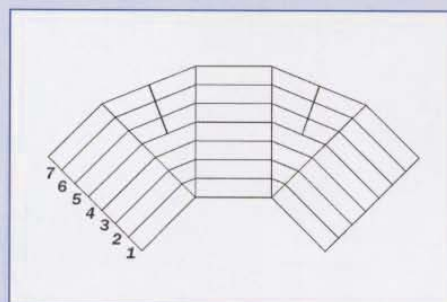

Alu Concerto

Step-Instalment of platforms

Choir- and Orchestra-Stages for choirs and orchestras of each size

Plug-in-Foot- or Scissors-type platforms for Choir- or Orchestra-Events are installed in straight or half-circle step-formations. The Building-Kit-System makes adaptability for all types of events and locations possible.