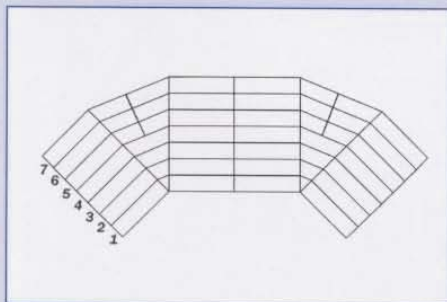

Alu Concerto

Step-Instalment of platforms

Choir- and Orchestra-Stages for choirs and orchestras of each size

Plug-in-Foot- or Scissors-type platforms for Choir- or Orchestra-Events are installed in straight or half-circle step-formations. The Building-Kit-System makes adaptability for all types of events and locations possible.