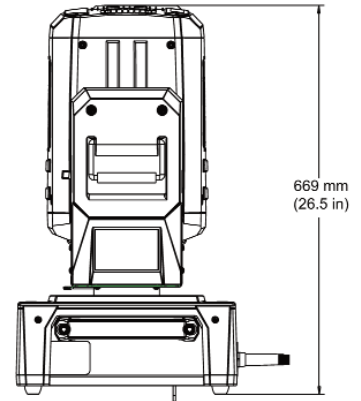

Colors Available: Black:

ELECTRICAL/LAMP

Input ratings: 100–120V 6.0A maximum 50/60Hz,
200–240V 2.5A 50/60Hz

Power factor: 0.94

Fuse: Power supply output fuse: 5A, 250V slow blow only.

Lamp: 245W UHP

Light Output: 4000 ANSI lumens

Rated Lamp Life: 3000 hours

COMPUTER

Processor: Intel i5-2500k

Memory: 4 GB DDR3 RAM

Hard drive: Seagate 320 GB

Operating System: Windows 7 embedded

PROJECTOR

Model: Panasonic PT-VX400U

Aspect ratio: 4:3 native

Brightness uniformity: 90%

Contrast ratio: 2000:1 full on/full off

Standard Zoom Lens Throw Ratio: 1.2 - 1.9:1

OPERATION

Pan: 540° **Tilt:** 240°

Movement Accuracy: Pan and Tilt from the same direction to the programmed point within approximately .01°.

Control Options: DMX512, Art-Net

Minimum Focus Distance: 1.0 meters (3.3 ft)

Compliances: CE, CSA, ETL

Video Connectors: HDMI

Peripheral/Network Connectors: 2 USB ports, Gigabit Ethernet

Display technology: 0.63" TFT Poly: x3

Panel resolution: 1024 x 768

DMX Connectors: 5-pin male and female XLR connectors

Scanning Frequency: H-sync. = 15 – 100 KHz, V-sync. = 50 – 100 Hz

Horizontal Resolution: 800 TV lines (HDTV)

Environmental Tolerances:

Ambient Operating Temperature Range: 5°–35°C +/-2°C (41°–95° F)

Humidity: 20%–80% (non-condensing)

Altitude: 0–8850ft (0–2700m)