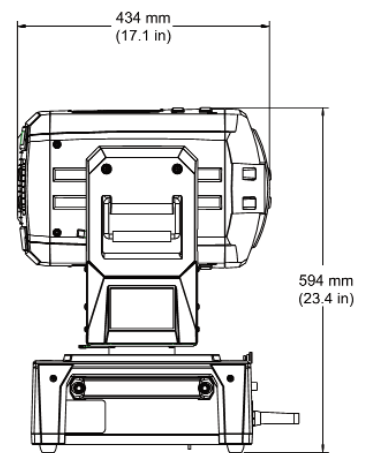

Colors Available: Black:

ELECTRICAL/LAMP

Input ratings: 100–120V 6.0A maximum 50/60Hz,
200–240V 2.5A 50/60Hz

Power factor: 0.94

Fuse: Power supply output fuse: 5A, 250V slow blow only.

Lamp: 245W UHP

Light Output: 4000 ANSI lumens

Rated Lamp Life: 3000 hours

COMPUTER

Processor: Intel i5-2500k

Memory: 4 GB DDR3 RAM

Hard drive: Seagate 320 GB

Operating System: Windows 7 embedded

PROJECTOR

Model: Panasonic PT-VX400U

Aspect ratio: 4:3 native

Brightness uniformity: 90%

Contrast ratio: 2000:1 full on/full off

Standard Zoom Lens Throw Ratio: 1.2 - 1.9:1

OPERATION

Pan: 540° **Tilt:** 240°

Movement Accuracy: Pan and Tilt from the same direction to the programmed point within approximately .01°.

Control Options: DMX512, Art-Net

Minimum Focus Distance: 1.0 meters (3.3 ft)

Compliances: CE, CSA, ETL

Video Connectors: HDMI

Peripheral/Network Connectors: 2 USB ports, Gigabit Ethernet

Display technology: 0.63" TFT Poly: x3

Panel resolution: 1024 x 768

DMX Connectors: 5-pin male and female XLR connectors

Scanning Frequency: H-sync. = 15 – 100 KHz, V-sync. = 50 – 100 Hz

Horizontal Resolution: 800 TV lines (HDTV)

Environmental Tolerances:

Ambient Operating Temperature Range: 5°–35°C +/-2°C (41°–95° F)

Humidity: 20%–80% (non-condensing)

Altitude: 0–8850ft (0–2700m)