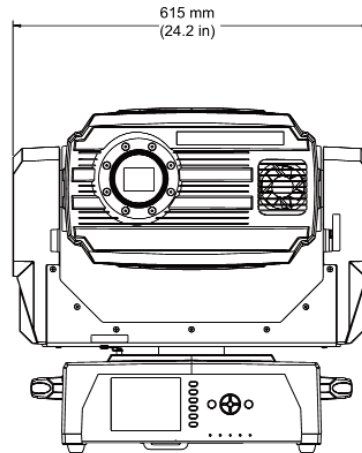

Colors Available: Black:

ELECTRICAL/LAMP

Input ratings: 100–120V 6.0A maximum 50/60Hz,
200–240V 2.5A 50/60Hz

Power factor: 0.94

Fuse: Power supply output fuse: 5A, 250V slow blow only.

Lamp: 245W UHP

Light Output: 4000 ANSI lumens

Rated Lamp Life: 3000 hours

COMPUTER

Processor: Intel i5-2500k

Memory: 4 GB DDR3 RAM

Hard drive: Seagate 320 GB

Operating System: Windows 7 embedded

PROJECTOR

Model: Panasonic PT-VX400U

Aspect ratio: 4:3 native

Brightness uniformity: 90%

Contrast ratio: 2000:1 full on/full off

Standard Zoom Lens Throw Ratio: 1.2 - 1.9:1

OPERATION

Pan: 540° **Tilt:** 240°

Movement Accuracy: Pan and Tilt from the same direction to the programmed point within approximately .01°.

Control Options: DMX512, Art-Net

Minimum Focus Distance: 1.0 meters (3.3 ft)

Compliances: CE, CSA, ETL

Video Connectors: HDMI

Peripheral/Network Connectors: 2 USB ports, Gigabit Ethernet

Display technology: 0.63" TFT Poly: x3

Panel resolution: 1024 x 768

DMX Connectors: 5-pin male and female XLR connectors

Scanning Frequency: H-sync. = 15 – 100 KHz, V-sync. = 50 – 100 Hz

Horizontal Resolution: 800 TV lines (HDTV)

Environmental Tolerances:

Ambient Operating Temperature Range: 5°–35°C +/-2°C (41°–95° F)

Humidity: 20%–80% (non-condensing)

Altitude: 0–8850ft (0–2700m)