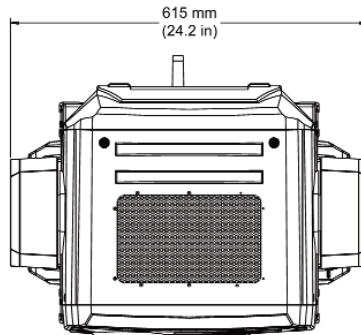

Colors Available: Black:

ELECTRICAL/LAMP

Input ratings: 100–120V 6.0A maximum 50/60Hz,
200–240V 2.5A 50/60Hz

Power factor: 0.94

Fuse: Power supply output fuse: 5A, 250V slow blow only.

Lamp: 245W UHP

Light Output: 4000 ANSI lumens

Rated Lamp Life: 3000 hours

COMPUTER

Processor: Intel i5-2500k

Memory: 4 GB DDR3 RAM

Hard drive: Seagate 320 GB

Operating System: Windows 7 embedded

PROJECTOR

Model: Panasonic PT-VX400U

Aspect ratio: 4:3 native

Brightness uniformity: 90%

Contrast ratio: 2000:1 full on/full off

Standard Zoom Lens Throw Ratio: 1.2 - 1.9:1

OPERATION

Pan: 540° **Tilt:** 240°

Movement Accuracy: Pan and Tilt from the same direction to the programmed point within approximately .01°.

Control Options: DMX512, Art-Net

Minimum Focus Distance: 1.0 meters (3.3 ft)

Compliances: CE, CSA, ETL

Video Connectors: HDMI

Peripheral/Network Connectors: 2 USB ports, Gigabit Ethernet

Display technology: 0.63" TFT Poly: x3

Panel resolution: 1024 x 768

DMX Connectors: 5-pin male and female XLR connectors

Scanning Frequency: H-sync. = 15 – 100 KHz, V-sync. = 50 – 100 Hz

Horizontal Resolution: 800 TV lines (HDTV)

Environmental Tolerances:

Ambient Operating Temperature Range: 5°–35°C +/-2°C (41°–95° F)

Humidity: 20%–80% (non-condensing)

Altitude: 0–8850ft (0–2700m)